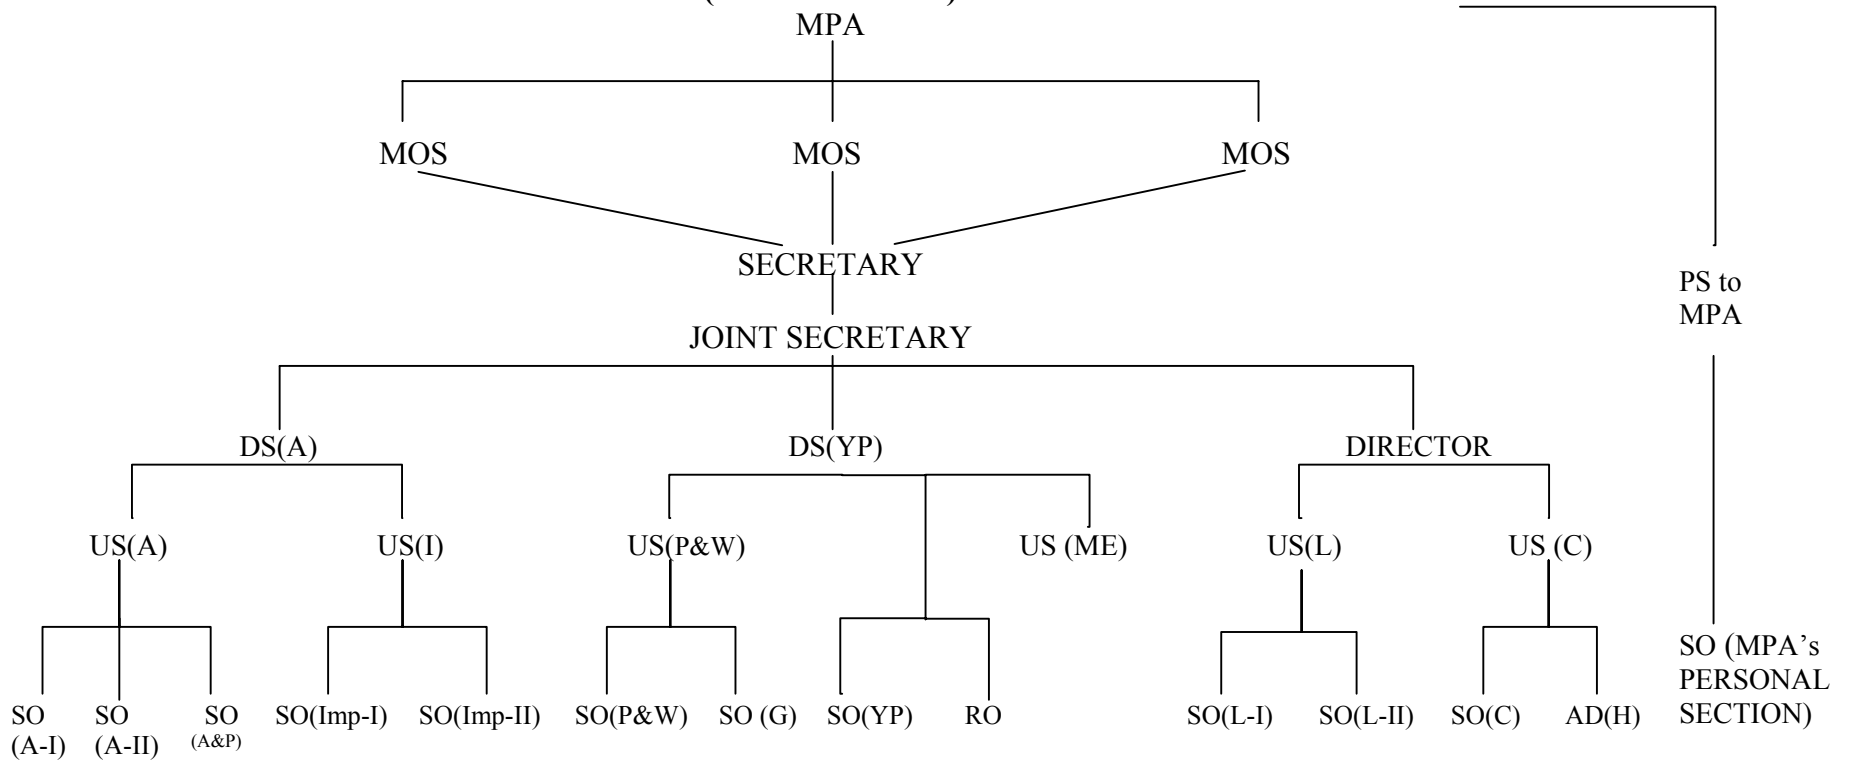

**ORGANISATIONAL CHART OF MINISTRY OF PARLIAMENTARY AFFAIRS  
(AS ON 18.1.2012)**

MPA- Minister of Parliamentary Affairs  
 MOS- Minister of State  
 DS- Deputy Secretary  
 US- Under Secretary  
 SO- Section Officer  
 AD- Assistant Director  
 RO- Research Officer

**LEGEND**

A-Administration  
 L-Legislative  
 YP- Youth Parliament  
 Imp.-Implementation  
 H- Hindi

G-General  
 C-Committee  
 ME-Members' Emoluments  
 A&P- Accounts & Purchase  
 P&W- Protocol & Welfare